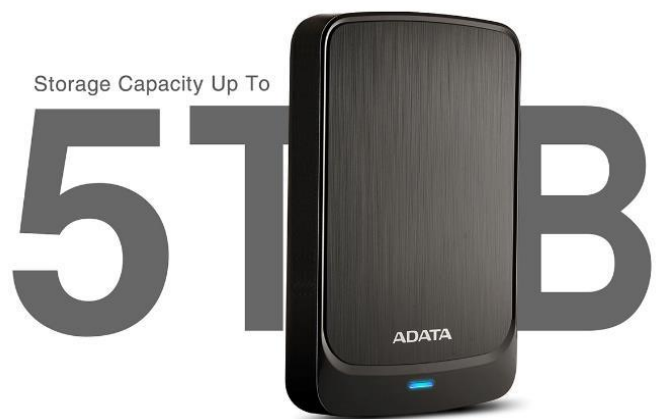

HV320 External Hard Drive

BIG ON STORAGE, SLIM IN FORM

HV320 External Hard Drive

What's both big and small, and keeps your data secure? Introducing the ADATA HV320 external HDD with up to 5TB of capacity, a slender 10.7mm form factor, shock sensors, and E2E (End-to-End) Data Protection.

Very Slim

Measuring in at just 10.7mm thick, the 1TB and 2TB HV320 slip easily into your back pocket.

Plenty of Storage Space

In an age of 4K video and other high-resolution content, GBs just don't cut it anymore. Luckily, the HV320 comes with up to 5TB of storage capacity.

 1,607,800 Photos
(Size: 3MB)

 855 Hours
(1920x1080)

 1,317,102 Songs
(4min/128Kbp)

Shock Sensors

The HV320 features shock sensors that notify you when impact or shaking has been detected with a red indicator light.

Your Data is Secure with AES Encryption

AES 256-bit encryption keeps the data inside password-protected and away from prying eyes.

Features

- Ultra-slim design at just 10.7mm (only 1/2TB)
- Three unique colors with glossy front cover
- Exclusive shock sensor protection
- 256-bit AES encryption
- HDDtoGO software free to download