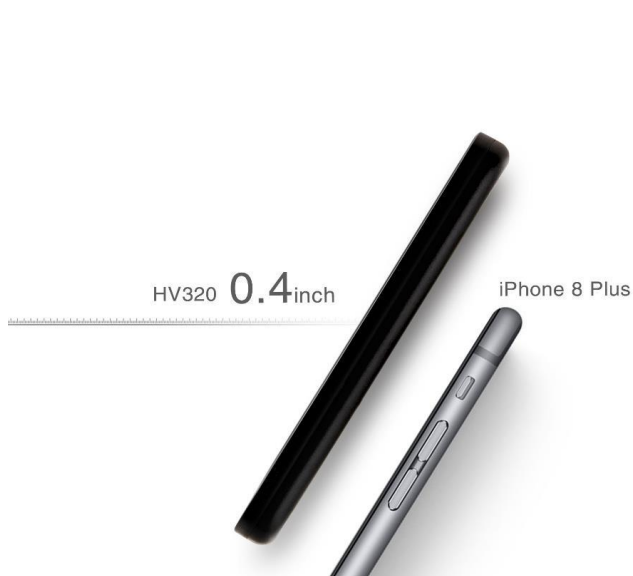

HV320 External Hard Drive

BIG ON STORAGE, SLIM IN FORM

HV320 External Hard Drive

What's both big and small, and keeps your data secure? Introducing the ADATA HV320 external HDD with up to 5TB of capacity, a slender 10.7mm form factor, shock sensors, and E2E (End-to-End) Data Protection.

Very Slim

Measuring in at just 10.7mm thick, the 1TB and 2TB HV320 slip easily into your back pocket.

Plenty of Storage Space

In an age of 4K video and other high-resolution content, GBs just don't cut it anymore. Luckily, the HV320 comes with up to 5TB of storage capacity.

Your Data is Secure with AES Encryption

AES 256-bit encryption keeps the data inside password-protected and away from prying eyes.

Features

- Ultra-slim design at just 10.7mm (only 1/2TB)
- Three unique colors with glossy front cover
- Exclusive shock sensor protection
- 256-bit AES encryption
- HDDtoGO software free to download

Specifications

- Interface: USB 3.2 Gen1
- Capacity: 1TB / 2TB / 4TB / 5TB
- Color: Black / Blue / White
- Dimensions (L x W x H):
(1TB/2TB)
125.7 x 80.5 x 10.7mm / 4.94 x 3.16 x 0.42"
(4TB/5TB)
125.7 x 80.5 x 19mm / 4.94 x 3.16 x 0.74"
- Weight:
1/2TB: 180g / 6.3oz
4/5TB: 285g / 10.1oz
- Warranty: 3 years